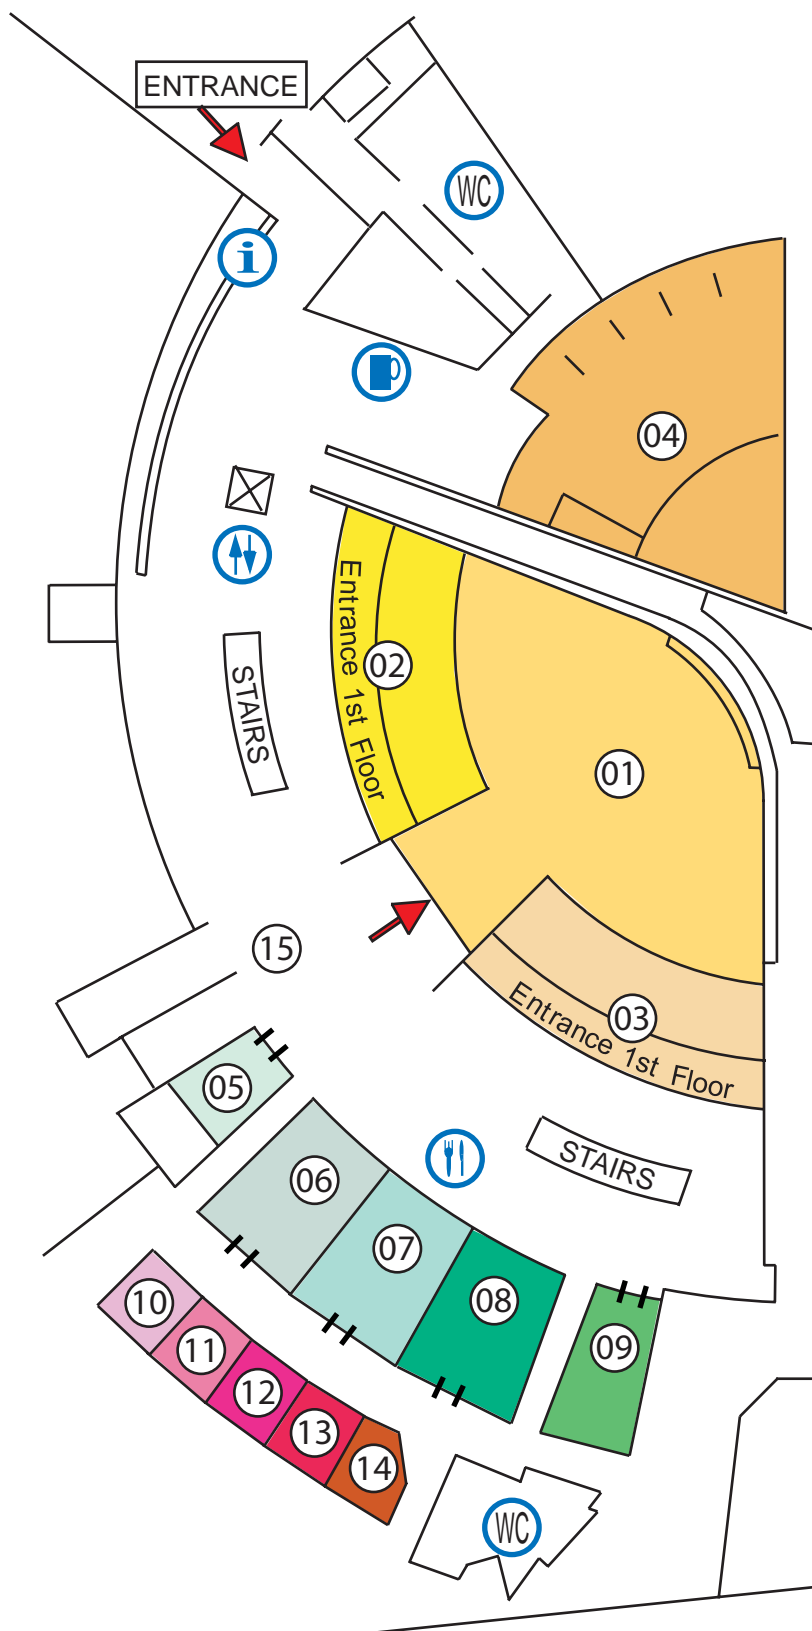

# Ground Floor

**LEGEND**

- ELEVATOR
- TOILETS
- COFFEE AREA
- INFORMATION
- LUNCH AREA
- 01** Auditorium - Seats 425
- 02** Sala Pacinotti - Seats 230
- 03** Sala Fermi - Seats 230
- 04** Sala Galilei - Seats 120
- 05** Auletta B - Seats 30
- 06** Aule - Seats 90
- 07** Aule - Seats 90
- 08** Aule - Seats 90
- 09** Auletta A - Seats 50
- 10** Meeting Room - Seats 20
- 11** Meeting Room - Seats 20
- 12** Meeting Room - Seats 20
- 13** Meeting Room - Seats 20
- 14** Meeting Room - Seats 20
- 15** Meeting Area

# Second Floor

## LEGEND

- ①⑥ PO Conference Call Room - Seats 15
- ①⑦ PO Meeting Room - Seats 25
- ①⑧ Small Meeting Room - Seats 15
- ①⑨ Terminal Room - 10 Desktop PC
- ①⑩ Terminal Room - Wired Connections
- ①⑪ Small Meeting Room - Seats 15
- ①⑫ Small Meeting Room - Seats 15