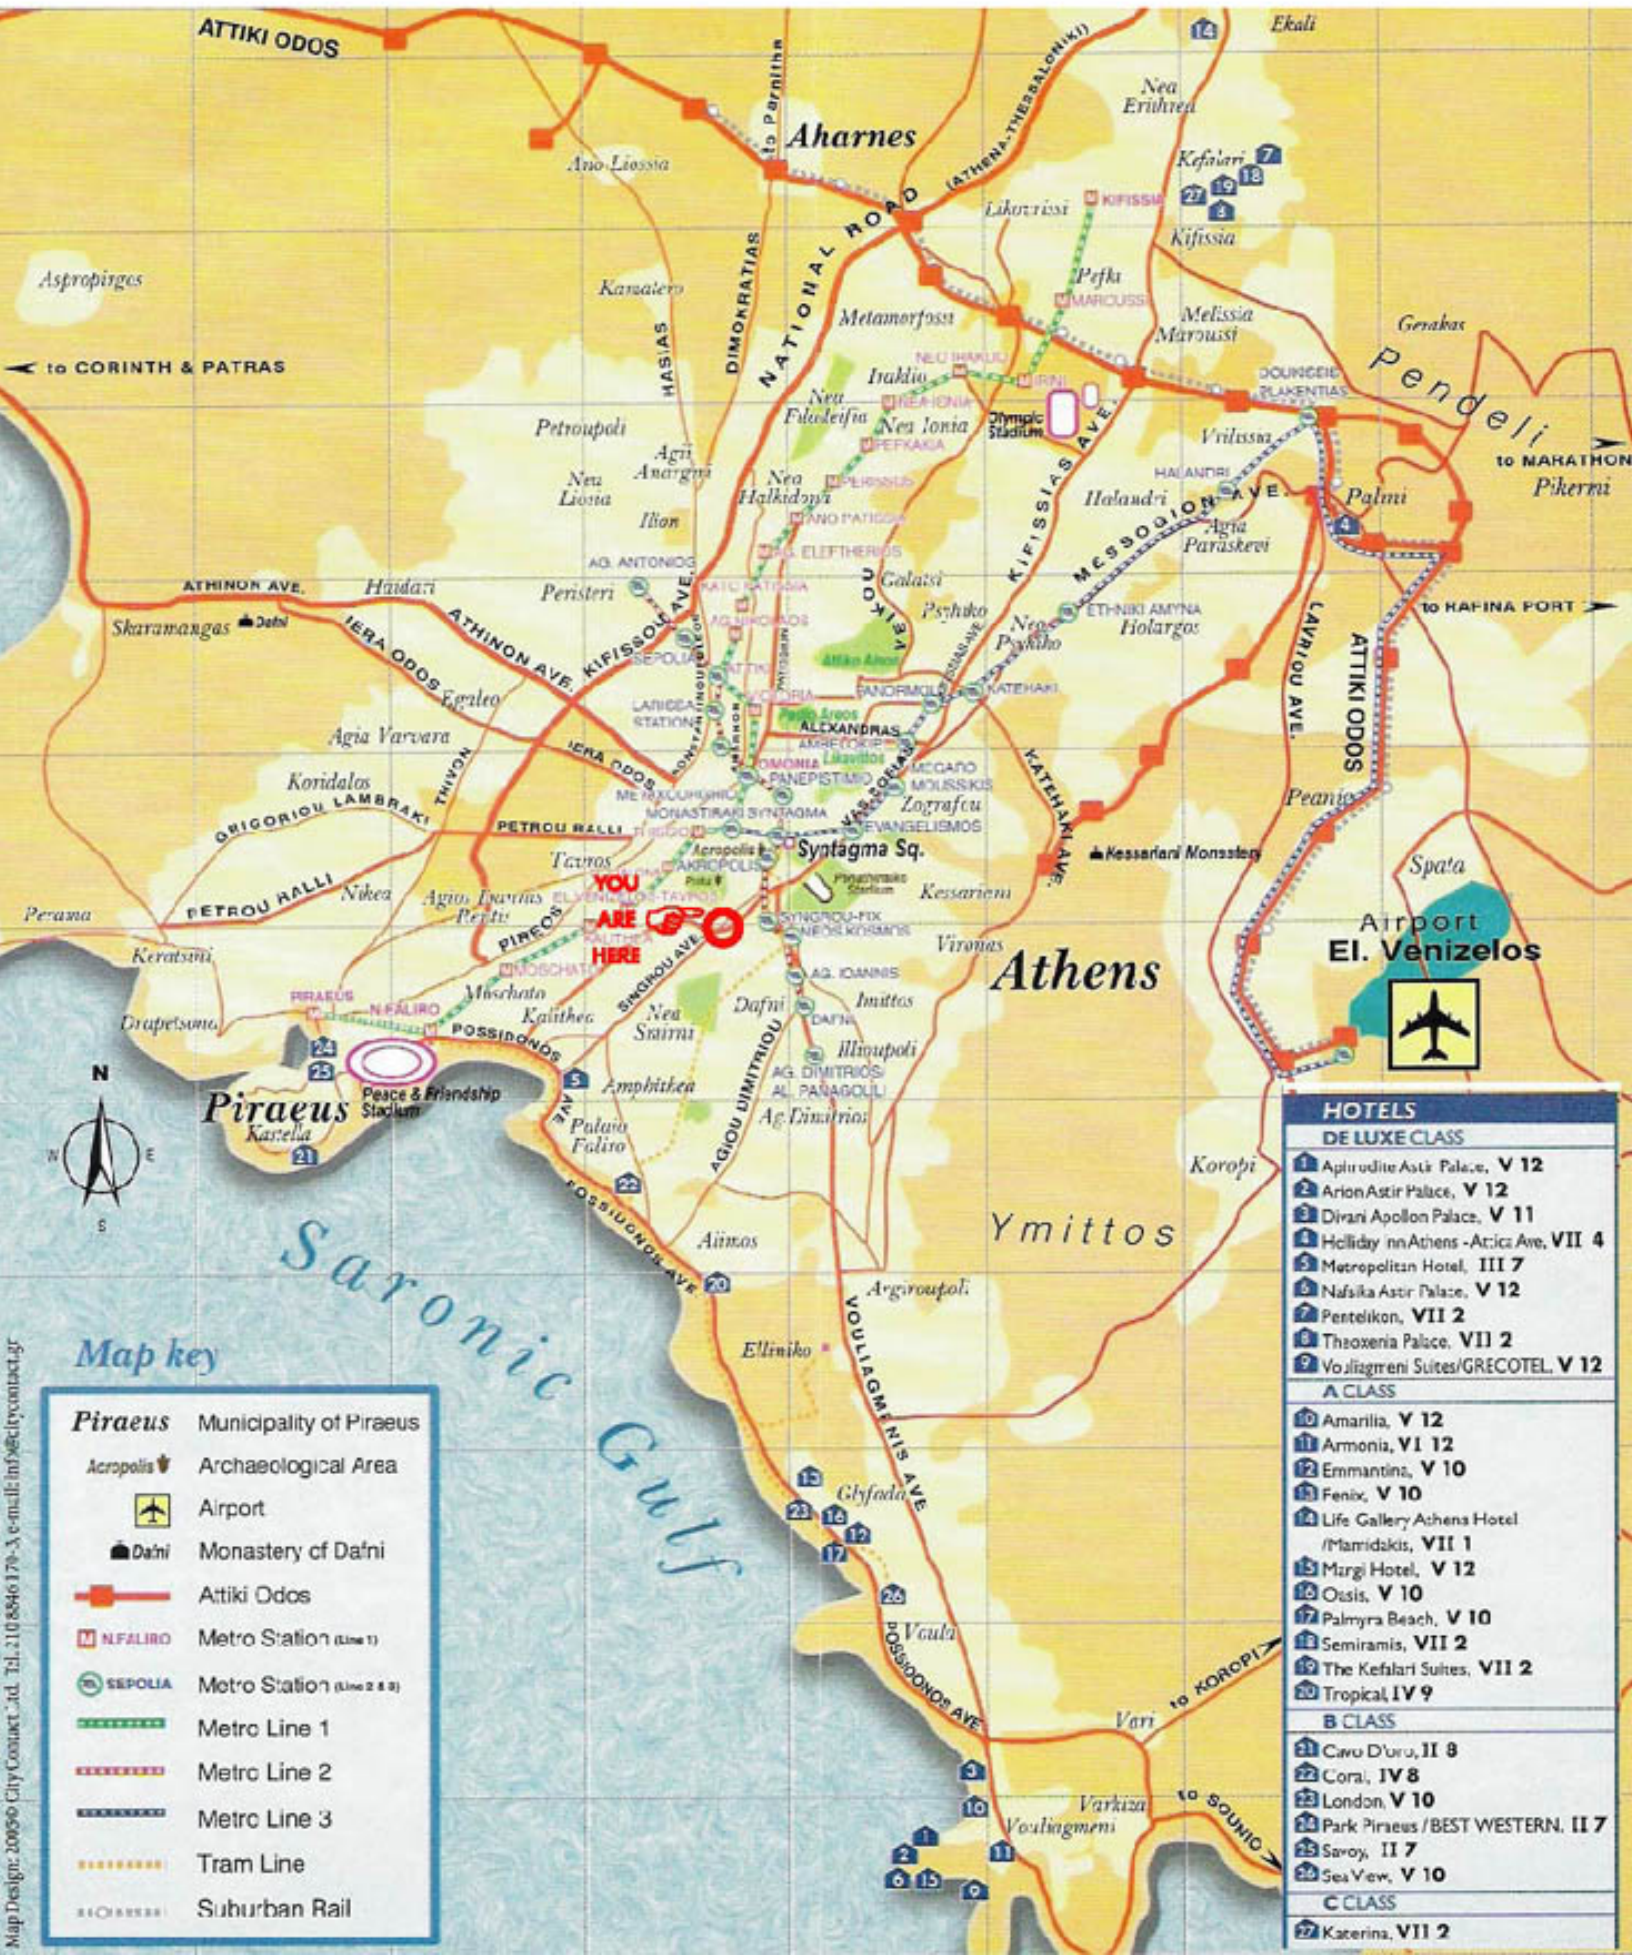

GENERAL MAP OF ATHENS, PIRAEUS & SUBURBS

Map key

Piraeus	Municipality of Piraeus
	Archaeological Area
	Airport
	Monastery of Dafni
	Attiki Odos
	Metro Station (Line 1)
	Metro Station (Line 2 & 3)
	Metro Line 1
	Metro Line 2
	Metro Line 3
	Tram Line
	Suburban Rail